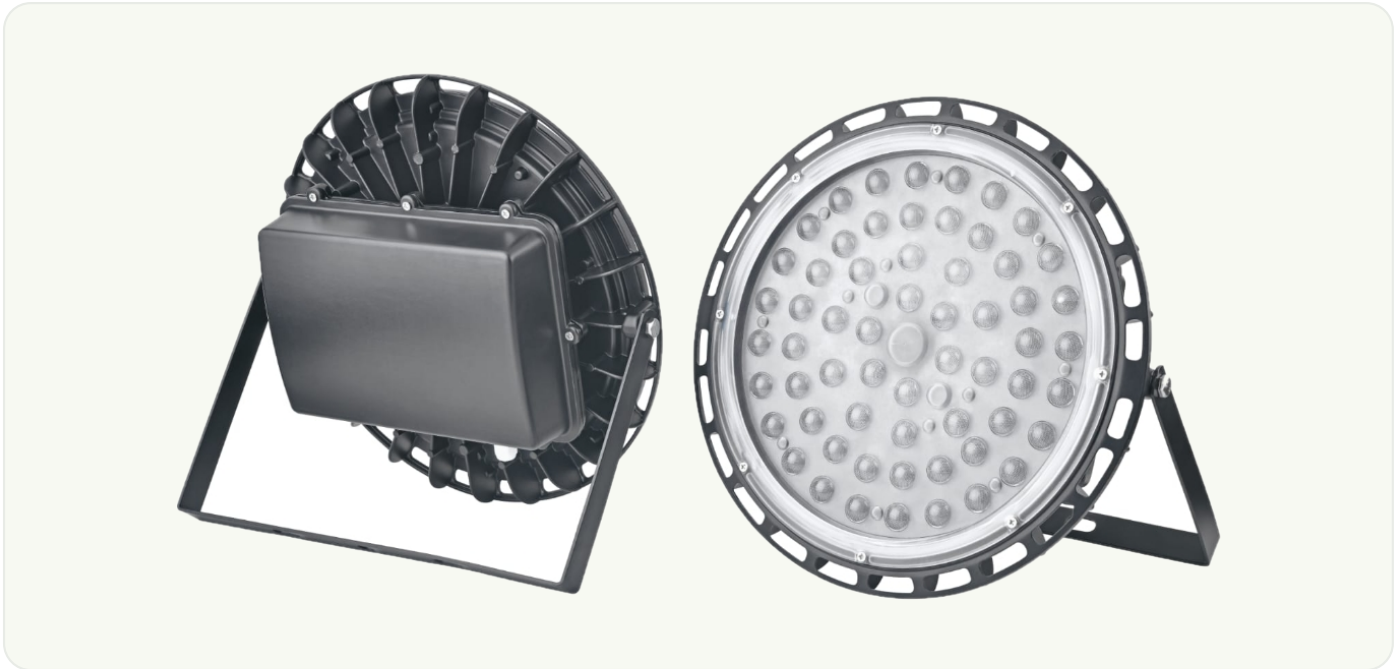

OUTDOOR · HIGH BAY

Sunflower High Bay

Round high-power light for tall industrial spaces

A powerful UFO-style high bay with a finned die-cast body and an adjustable bracket — bright, even light for warehouses, factories, workshops and large halls.

- Finned die-cast body for cool, stable running
- Adjustable bracket aims the beam where it's needed
- High-output 100–200W for high-ceiling spaces

WATTAGE

100W

150W

200W

FINISH

WH / NW

2-YEAR WARRANTY